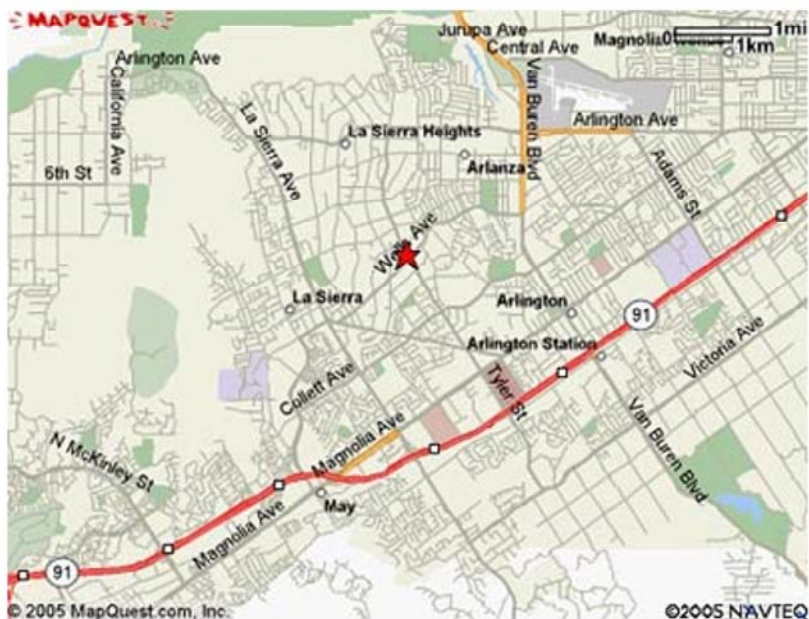

# Riverside Mandarin / Tyler Baptist Church

4889 Tyler Street Riverside, CA 92503

From the 91 Freeway, exit at the Galleria at Tyler onto Tyler Street. Continue north, down Tyler Street, pass the shopping center, passing both Magnolia Avenue and California Avenue. The church is located at the intersection of Wells Avenue and Tyler Street. If traveling away from the Galleria, it will be on your right side.